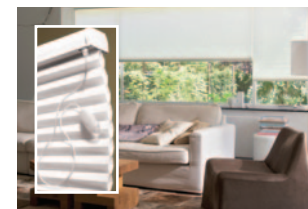

EasyRise Lifting System

The EasyRise Lifting System offers a continuous cord loop for easy movement of the shade. This cord tensioner, when properly installed to the wall, holds the looped cord taut. Available for DUETTE and DUETTE Architella Shades, and SILHOUETTE Shades.