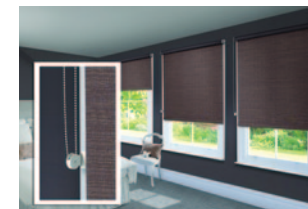

Special Safety Features

Cord Tensioner

Our cord/chain tensioner, when properly installed, holds looped cord/chain taut to reduce the risk of a child becoming entangled. Available for Rollershades, Internal Sunscreens and Roman Blinds.