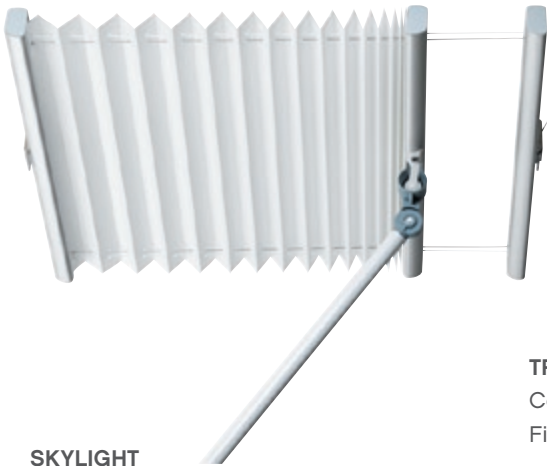

## SKYLIGHT

Overhead hand or pole operated.  
Max width: 2500mm, Max height: 3000mm