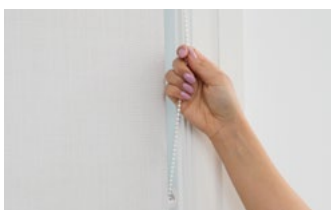

Operating Systems

Manual operation

Manual control options include the classic standard chain drive or a chainless spring motor.