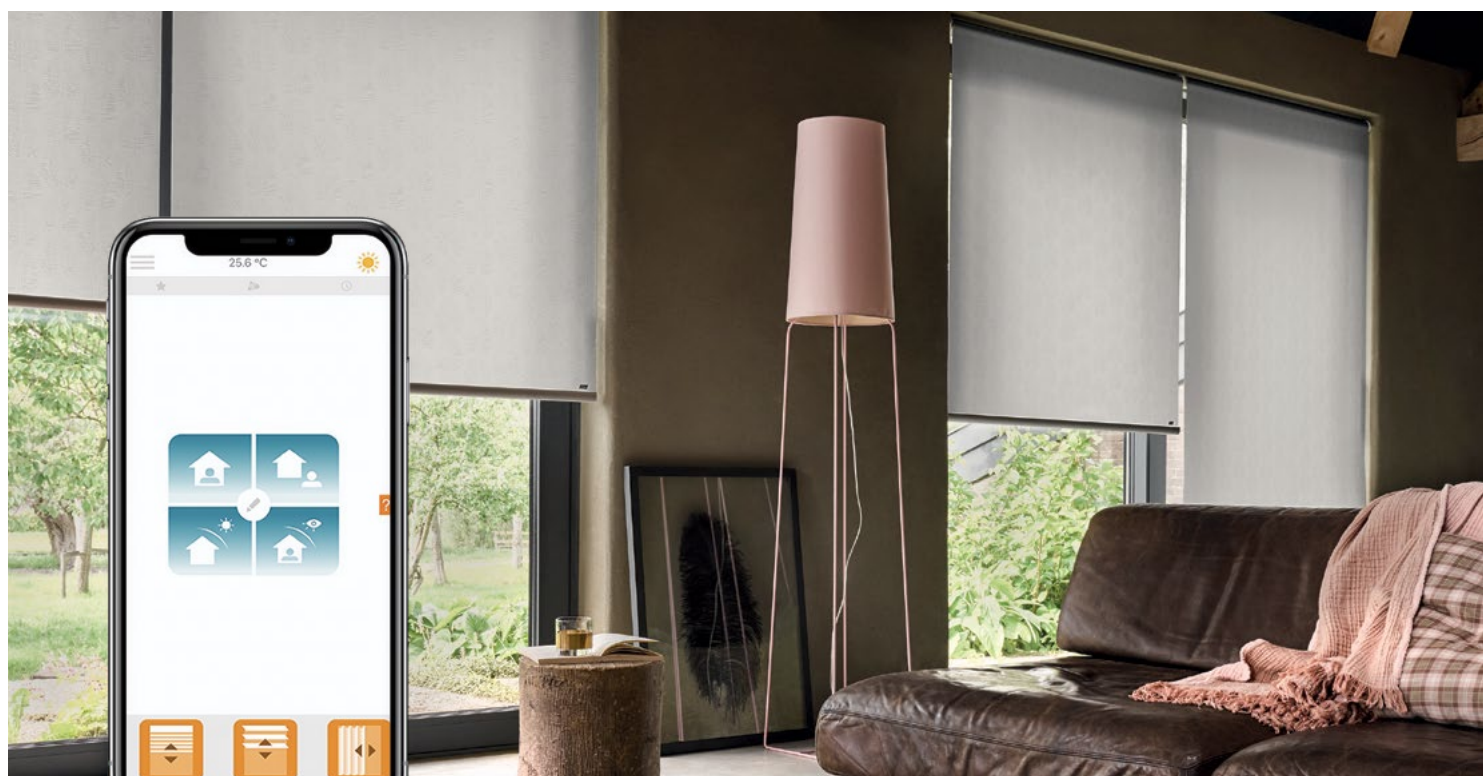

Trusted name in motorisation

Somfy® offer a range of Sonesse ultra quiet motors. Sonesse motors use patented technology to dampen noise and vibration to deliver a new standard in acoustic control. The Sonesse range is available in both wired technology and RTS radio technology motors.

Wire-free

Somfy® Wire-free motors allow you to retrofit your roller blinds without the requirement of a direct power source. With a rechargeable battery option, charging these when required becomes easy and simple.

Somfy® Connexoon

The perfect option for anyone to connect and control their blinds using Smartphones, Tablets or iPad. Connexoon gives you the freedom to control your blinds from anywhere Wi-Fi is available. Control of up to 20 products or 20 groups of products, with the ability to set products on a timed event and create scenarios!

Voice Control

Control blinds the easy way - using your voice. Program your blinds for the convenience of operating these with a simple command using Amazon Alexa, Google Assistant along with other device options.