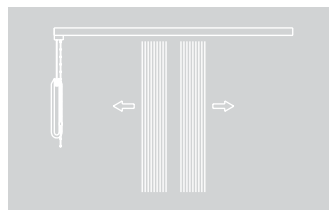

## Easy Care

The blade stack can be moved to the opposite side of the track by releasing the end stop. This is handy when windows need to be cleaned.

---

## Stack Options

Left and right stack

Split stack

Centre stack