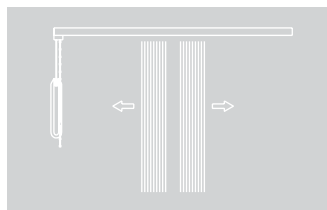

## Sloped top/bottom

EOS Helix Vertical blinds are the ideal solution for sloped windows.

---

## Light control

By adjusting the blades you can have exactly the amount of light and privacy control you need. 200° closure ensures near Blockout for night-time.

---

## Stack Options

Left and right stack

Split stack

Centre stack

## EOS Helix Track

The EOS Helix track system includes an extruded aluminium alloy section (45mm deep by 25mm high) and a clutch mechanism to turn the slats.

The narrow blade travellers are completely drawn against the end cap when the blind is opened, so that the blade stack is reduced to a minimum.