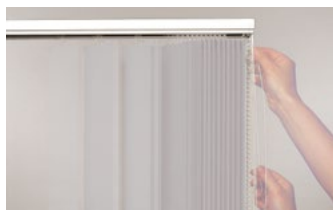

The blade stack can be moved to the opposite side of the track by releasing the end stop. This is handy when windows need to be cleaned.