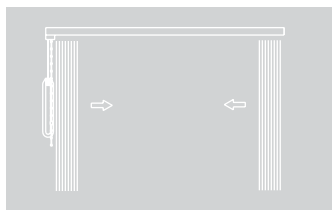

## Light control

By adjusting the blades you can have exactly the amount of light and privacy control you need. 200° closure ensures near Blockout for night-time.

---

## Stack Options

Left and right stack

Split stack

Centre stack